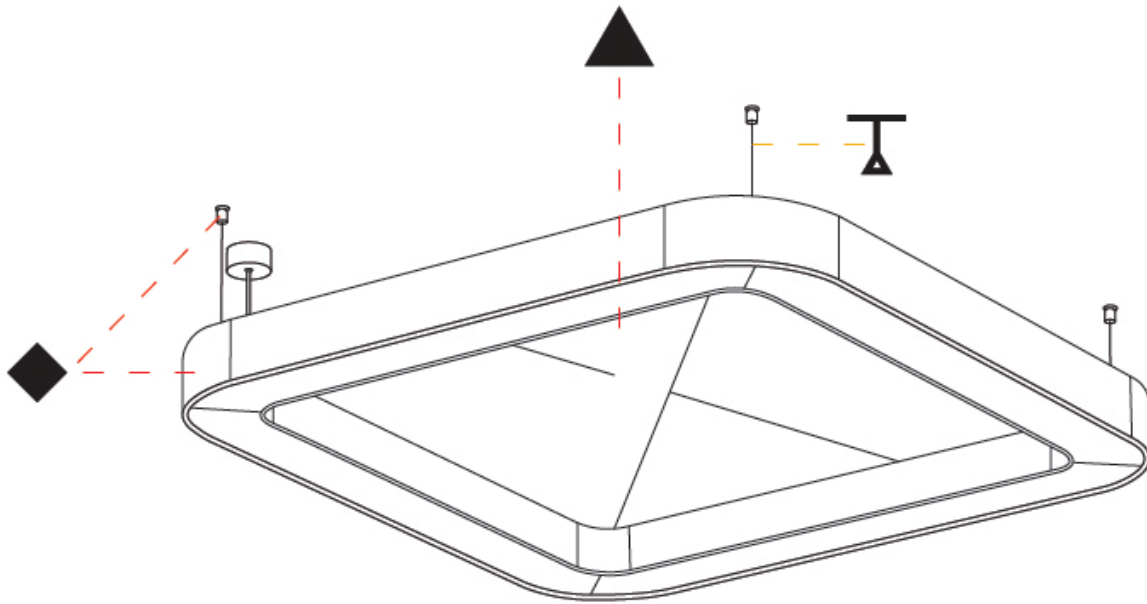

A300737-

PROJECT _____

TYPE _____

SPECIFIER _____

QUANTITY _____

DATE _____

A