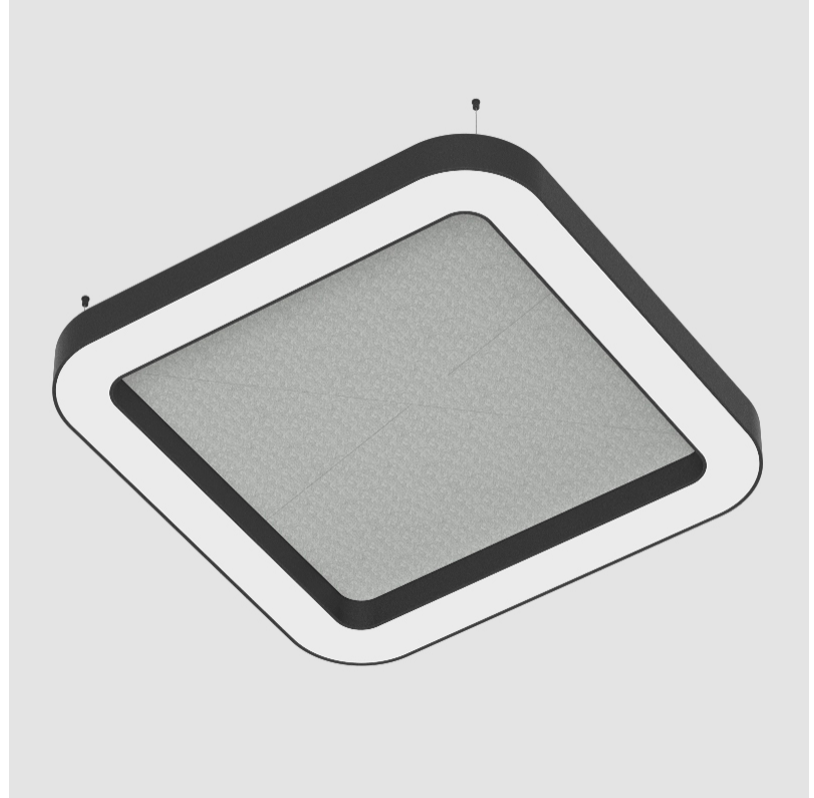

1. To build a product code in our configurator select the specify button on the base model # product page
2. To build a manual product code on this datasheet choose from the options listed below in blue font and add the suffix to the base model #

GENERAL

Series: Quantum Acoustic
Brand: Prolicht
Division: Architectural
Mounting Type: Suspension
Mounting Location: Ceiling
Subcategory: Acoustic

PHYSICAL

Shape: Round
Length (mm): 1400
Length (in): 55 1/8
Width (mm): 1400
Width (in): 55 1/8
Height (mm): 120
Height (in): 4 3/4
Light Distribution: Direct
Diffuser: PMMA - Opal / Micro-Prism
Fixture Finish: SSR / BKV / CWI / CRY / HAB / UFT / ITA / RUA / FTG / MYG / LOD / PUS / FRO / FUP / KIA / POP / BLS / SPG / MEY / GOH / GUM / CHC / COM / ABZ / JAG / OBR / MOS / ROR
Accent Finish: ANC / ASH / BNA / BTC / BZE / CEL / EGG / EVG / FOG / FOS / FST / FUA / IRI / IRO / KHA / LIC / LIM / MER / MSN / MUS / ONX / PEA / PLU / POL / PPY / RAY / ROY / RST / STE / SWD / TAN / TAU
Fixture Material: Aluminum
Cable Details: 2 000mm / 78 3/4" or 6 000mm / 236 1/4" Transparent Cable

ELECTRICAL

Lamp Type: LED (Zhaga Standard)
Input Wattage (W): 78.3

LED

Color Temperature (°K): 2700 / 3000 / 3500 / 4000
Max. Delivered Lumen (lm): Max 12847
Nominal Lumen (lm): Max 17519
CRI: >90 CRI
Lamp Life (hrs): 50000

OPTICAL

RATINGS AND CERTIFICATIONS

Certified By: CSA Certified to UL and CSA Standards
IP rating: IP20