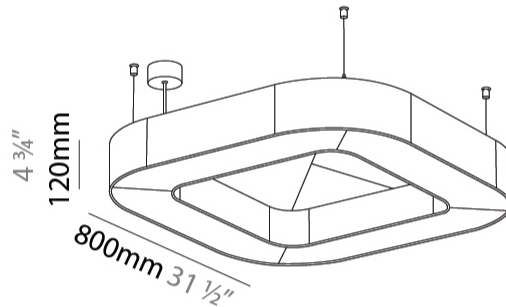

GENERAL

Series: Quantum Acoustic
Brand: Prolicht
Division: Architectural
Mounting Type: Suspension
Mounting Location: Ceiling
Subcategory: Acoustic

PHYSICAL

Shape: Round
Length (mm): 800
Length (in): 31 ½
Width (mm): 800
Width (in): 31 ½
Height (mm): 120
Height (in): 4 ¾
Light Distribution: Direct
Diffuser: PMMA - Opal / Micro-Prism
Fixture Finish: SSR / BKV / CWI / CRY / HAB / UFT / ITA / RUA / FTG / MYG / LOD / PUS / FRO / FUP / KIA / POP / BLS / SPG / MEY / GOH / GUM / CHC / COM / ABZ / JAG / OBR / MOS / ROR
Accent Finish: ANC / ASH / BNA / BTC / BZE / CEL / EGG / EVG / FOG / FOS / FST / FUA / IRI / IRO / KHA / LIC / LIM / MER / MSN / MUS / ONX / PEA / PLU / POL / PPY / RAY / ROY / RST / STE / SWD / TAN / TAU
Fixture Material: Aluminum
Cable Details: 2 000mm / 78 3/4" or 6 000mm / 236 1/4" Transparent Cable

ELECTRICAL

Lamp Type: LED (Zhaga Standard)
Input Wattage (W): 118
Total Output Wattage (W): 107.3
Dimming: Non-Dimmable
Driver Included: Yes
Driver Location: Integrated
Driver Type: Constant Current - Universal
Driver Class: Class 2
Input Voltage (V): 120 - 277

LED

Color Temperature (*K): 2700 / 3000 / 3500 / 4000
Max. Delivered Lumen (lm): 3319 / 3435 / 4034 / 3493
Nominal Lumen (lm): 5107 / 5285 / 6206 / 5373
CRI: >90 CRI
Lamp Life (hrs): 50000

OPTICAL

RATINGS AND CERTIFICATIONS

Certified By: CSA Certified to UL and CSA Standards
IP rating: IP20