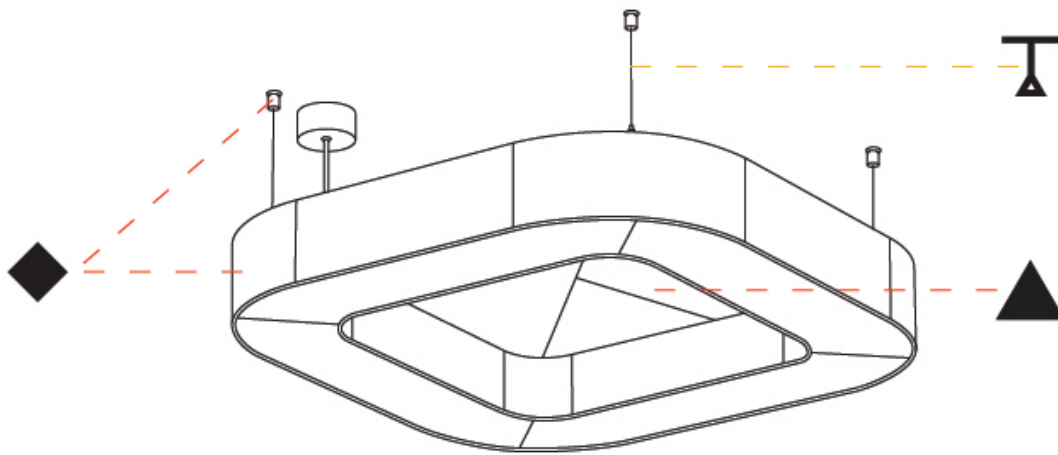

A300735-

PROJECT	_____
TYPE	_____
SPECIFIER	_____
QUANTITY	_____
DATE	_____