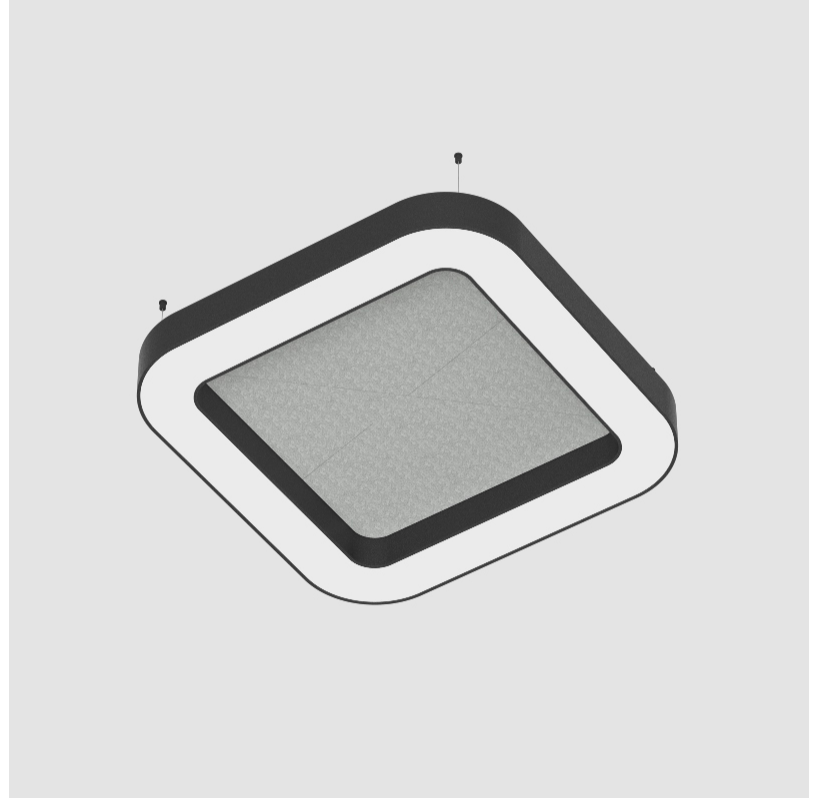

1. To build a product code in our configurator select the specify button on the base model # product page
2. To build a manual product code on this datasheet choose from the options listed below in blue font and add the suffix to the base model #

GENERAL

Series: Quantum Acoustic
Brand: Prolicht
Division: Architectural
Mounting Type: Suspension
Mounting Location: Ceiling
Subcategory: Acoustic

PHYSICAL

Shape: Round
Length (mm): 1100
Length (in): 43 ⁵/₁₆
Width (mm): 1100
Width (in): 43 ⁵/₁₆
Height (mm): 120
Height (in): 4 ³/₄
Light Distribution: Direct
Diffuser: PMMA - Opal / Micro-Prism
Fixture Finish: SSR / BKV / CWI / CRY / HAB / UFT / ITA / RUA / FTG / MYG / LOD / PUS / FRO / FUP / KIA / POP / BLS / SPG / MEY / GOH / GUM / CHC / COM / ABZ / JAG / OBR / MOS / ROR
Accent Finish: ANC / ASH / BNA / BTC / BZE / CEL / EGG / EVG / FOG / FOS / FST / FUA / IRI / IRO / KHA / LIC / LIM / MER / MSN / MUS / ONX / PEA / PLU / POL / PPY / RAY / ROY / RST / STE / SWD / TAN / TAU
Fixture Material: Aluminum
Cable Details: 2 000mm / 78 3/4" or 6 000mm / 236 1/4" Transparent Cable

ELECTRICAL

Lamp Type: LED (Zhaga Standard)
Input Wattage (W): 58.7

LED

Color Temperature (°K): 2700 / 3000 / 3500 / 4000
Max. Delivered Lumen (lm): Max 10571
Nominal Lumen (lm): Max 14416
CRI: >90 CRI
Lamp Life (hrs): 50000

OPTICAL

RATINGS AND CERTIFICATIONS

Certified By: CSA Certified to UL and CSA Standards
IP rating: IP20