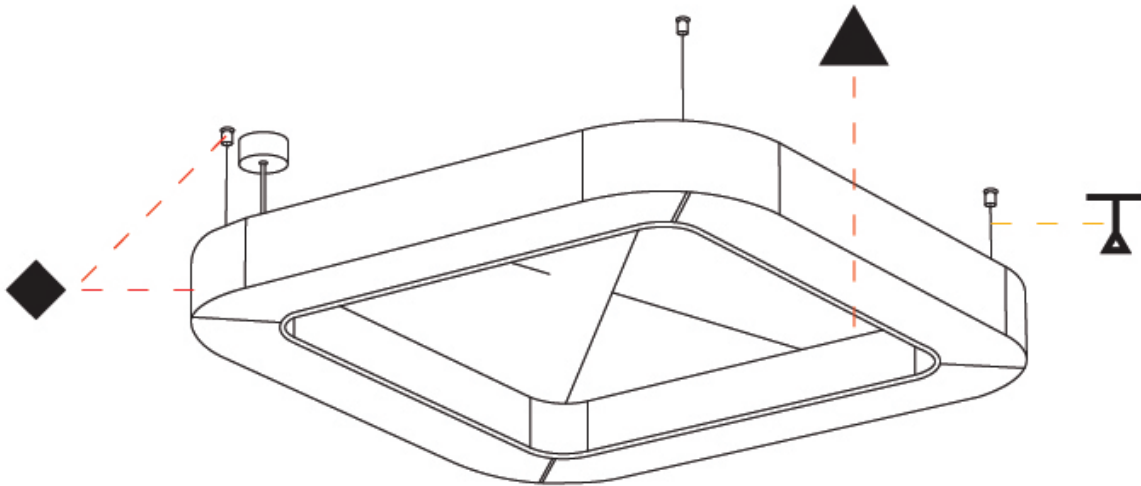

A300733-

PROJECT	_____
TYPE	_____
SPECIFIER	_____
QUANTITY	_____
DATE	_____

A