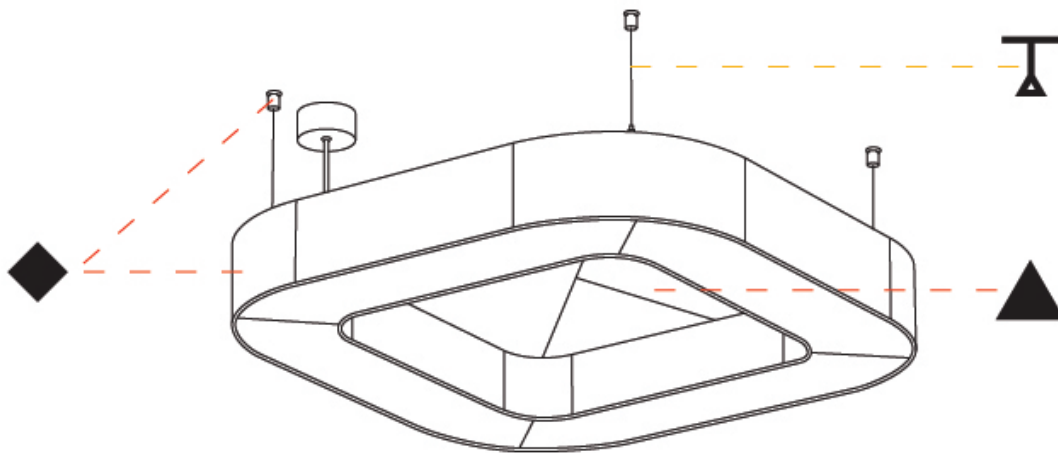

QUANTUM ACOUSTIC SUSPENSION

A300732-

PROJECT	_____
TYPE	_____
SPECIFIER	_____
QUANTITY	_____
DATE	_____

A