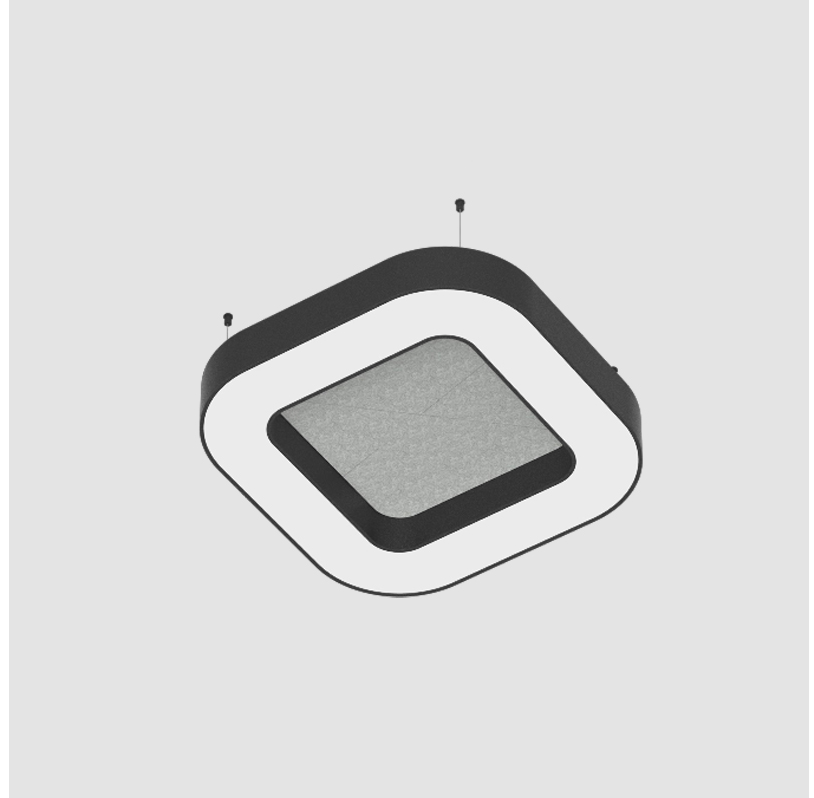

GENERAL

Series: Quantum Acoustic
Brand: Prolicht
Division: Architectural
Mounting Type: Suspension
Mounting Location: Ceiling
Subcategory: Acoustic

PHYSICAL

Shape: Round
Length (mm): 800
Length (in): 31 ½
Width (mm): 800
Width (in): 31 ½
Height (mm): 120
Height (in): 4 ¾
Light Distribution: Direct
Diffuser: PMMA - Opal / Micro-Prism
Fixture Finish: SSR / BKV / CWI / CRY / HAB / UFT / ITA / RUA / FTG / MYG / LOD / PUS / FRO / FUP / KIA / POP / BLS / SPG / MEY / GOH / GUM / CHC / COM / ABZ / JAG / OBR / MOS / ROR
Accent Finish: ANC / ASH / BNA / BTC / BZE / CEL / EGG / EVG / FOG / FOS / FST / FUA / IRI / IRO / KHA / LIC / LIM / MER / MSN / MUS / ONX / PEA / PLU / POL / PPY / RAY / ROY / RST / STE / SWD / TAN / TAU
Fixture Material: Aluminum
Cable Details: 2 000mm / 78 3/4" or 6 000mm / 236 1/4" Transparent Cable

ELECTRICAL

Lamp Type: LED (Zhaga Standard)
Input Wattage (W): 118
Total Output Wattage (W): 107.3
Dimming: Non-Dimmable
Driver Included: Yes
Driver Location: Integrated
Driver Type: Constant Current - Universal
Driver Class: Class 2
Input Voltage (V): 120 - 277

LED

Color Temperature (*K): 2700 / 3000 / 3500 / 4000
Max. Delivered Lumen (lm): 3319 / 3435 / 4034 / 3493
Nominal Lumen (lm): 5107 / 5285 / 6206 / 5373
CRI: >90 CRI
Lamp Life (hrs): 50000

OPTICAL

RATINGS AND CERTIFICATIONS

Certified By: CSA Certified to UL and CSA Standards
IP rating: IP20