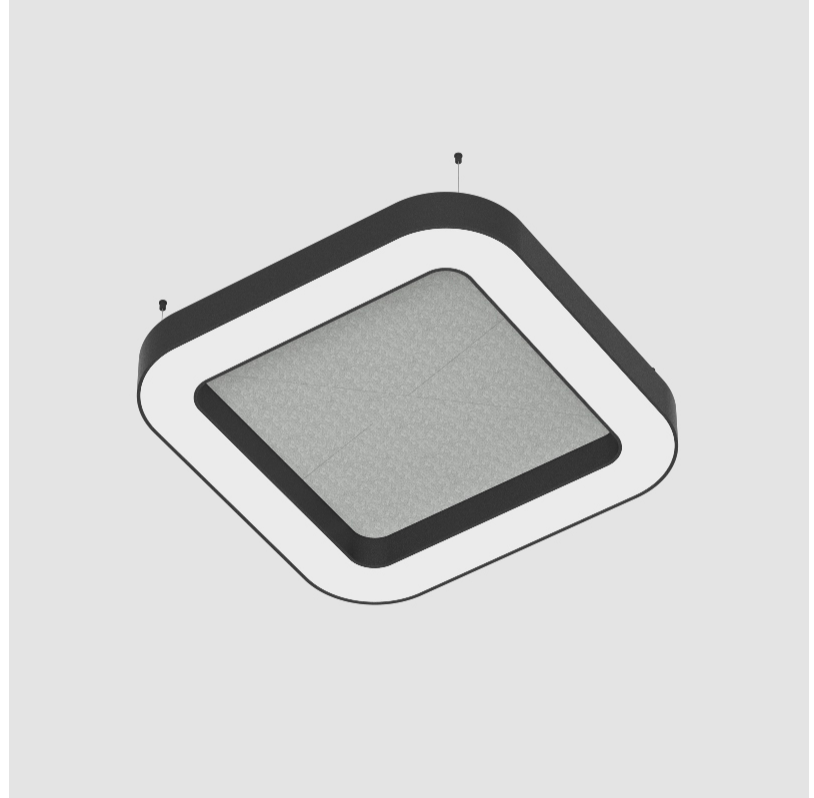

1. To build a product code in our configurator select the specify button on the base model # product page
2. To build a manual product code on this datasheet choose from the options listed below in blue font and add the suffix to the base model #

GENERAL

Series: Quantum Acoustic
Brand: Prolicht
Division: Architectural
Mounting Type: Suspension
Mounting Location: Ceiling
Subcategory: Acoustic

PHYSICAL

Shape: Round
Length (mm): 1100
Length (in): 43 ⁵/₁₆
Width (mm): 1100
Width (in): 43 ⁵/₁₆
Height (mm): 120
Height (in): 4 ³/₄
Light Distribution: Direct
Diffuser: PMMA - Opal / Micro-Prism
Fixture Finish: SSR / BKV / CWI / CRY / HAB / UFT / ITA / RUA / FTG / MYG / LOD / PUS / FRO / FUP / KIA / POP / BLS / SPG / MEY / GOH / GUM / CHC / COM / ABZ / JAG / OBR / MOS / ROR
Accent Finish: ANC / ASH / BNA / BTC / BZE / CEL / EGG / EVG / FOG / FOS / FST / FUA / IRI / IRO / KHA / LIC / LIM / MER / MSN / MUS / ONX / PEA / PLU / POL / PPY / RAY / ROY / RST / STE / SWD / TAN / TAU
Fixture Material: Aluminum
Cable Details: 2 000mm / 78 3/4" or 6 000mm / 236 1/4" Transparent Cable

ELECTRICAL

Lamp Type: LED (Zhaga Standard)
Input Wattage (W): 58.7

LED

Color Temperature (°K): 2700 / 3000 / 3500 / 4000
Max. Delivered Lumen (lm): 4979 / 5153 / 6051 / 5239
Nominal Lumen (lm): 7660 / 7928 / 9309 / 8060
CRI: >90 CRI
Lamp Life (hrs): 50000

OPTICAL

RATINGS AND CERTIFICATIONS

Certified By: CSA Certified to UL and CSA Standards
IP rating: IP20