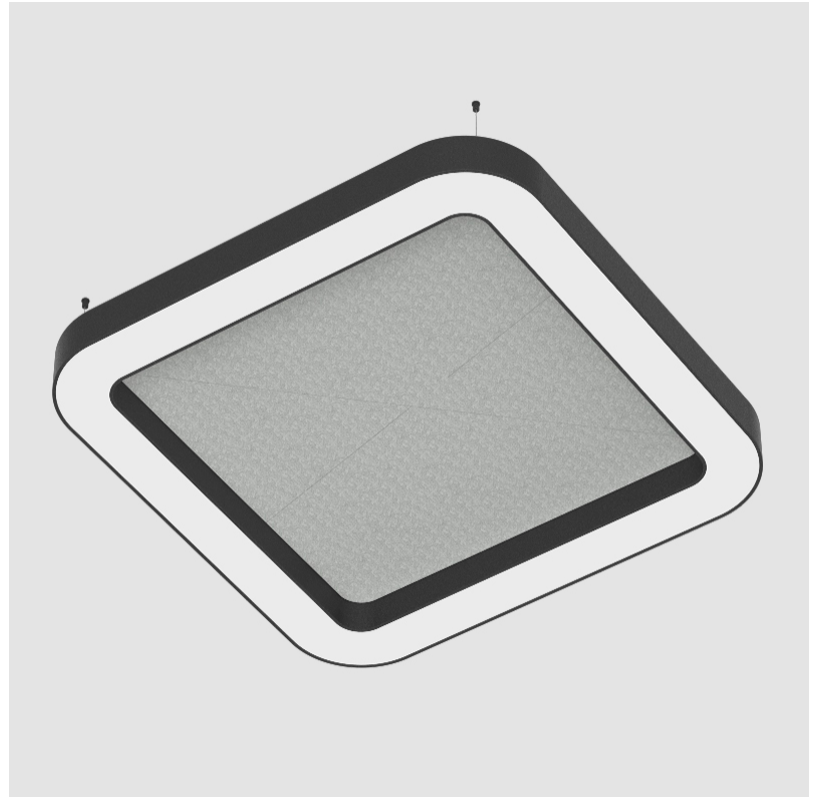

1. To build a product code in our configurator select the specify button on the base model # product page
2. To build a manual product code on this datasheet choose from the options listed below in blue font and add the suffix to the base model #

GENERAL

Series: Quantum Acoustic
Brand: Prolicht
Division: Architectural
Mounting Type: Suspension
Mounting Location: Ceiling
Subcategory: Acoustic

PHYSICAL

Shape: Round
Length (mm): 1400
Length (in): 55 1/8
Width (mm): 1400
Width (in): 55 1/8
Height (mm): 120
Height (in): 4 3/4
Light Distribution: Direct
Diffuser: [PMMA - Opal / Micro-Prism](#)
Fixture Finish: [SSR / BKV / CWI / CRY / HAB / UFT / ITA / RUA / FTG / MYG / LOD / PUS / FRO / FUP / KIA / POP / BLS / SPG / MEY / GOH / GUM / CHC / COM / ABZ / JAG / OBR / MOS / ROR](#)
Accent Finish: [ANC / ASH / BNA / BTC / BZE / CEL / EGG / EVG / FOG / FOS / FST / FUA / IRI / IRO / KHA / LIC / LIM / MER / MSN / MUS / ONX / PEA / PLU / POL / PPY / RAY / ROY / RST / STE / SWD / TAN / TAU](#)
Fixture Material: Aluminum
Cable Details: [2 000mm / 78 3/4" or 6 000mm / 236 1/4" Transparent Cable](#)

ELECTRICAL

Lamp Type: LED (Zhaga Standard)
Input Wattage (W): 78.3

LED

[Color Temperature (°K): 2700 / 3000 / 3500 / 4000](#)
Max. Delivered Lumen (lm): 6639 / 6871 / 8068 / 6985
Nominal Lumen (lm): 10213 / 6871 / 12412 / 10747
CRI: >90 CRI
Lamp Life (hrs): 50000

OPTICAL

RATINGS AND CERTIFICATIONS

Certified By: CSA Certified to UL and CSA Standards
IP rating: IP20