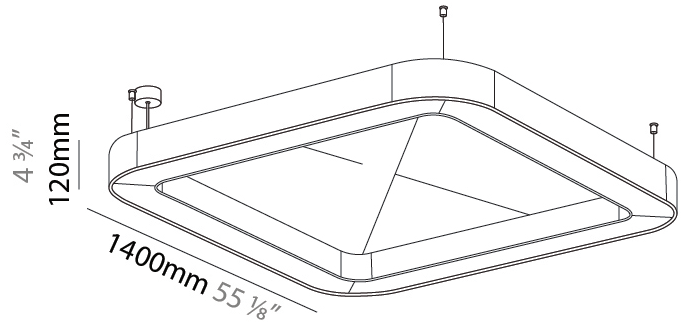

1. To build a product code in our configurator select the specify button on the base model # product page
2. To build a manual product code on this datasheet choose from the options listed below in blue font and add the suffix to the base model #

GENERAL

Series: Quantum Acoustic
Brand: Prolicht
Division: Architectural
Mounting Type: Suspension
Mounting Location: Ceiling
Subcategory: Acoustic

PHYSICAL

Shape: Round
Length (mm): 1400
Length (in): 55 1/8
Width (mm): 1400
Width (in): 55 1/8
Height (mm): 120
Height (in): 4 3/4
Light Distribution: Direct
Diffuser: PMMA - Opal / Micro-Prism
Fixture Finish: SSR / BKV / CWI / CRY / HAB / UFT / ITA / RUA / FTG / MYG / LOD / PUS / FRO / FUP / KIA / POP / BLS / SPG / MEY / GOH / GUM / CHC / COM / ABZ / JAG / OBR / MOS / ROR
Accent Finish: ANC / ASH / BNA / BTC / BZE / CEL / EGG / EVG / FOG / FOS / FST / FUA / IRI / IRO / KHA / LIC / LIM / MER / MSN / MUS / ONX / PEA / PLU / POL / PPY / RAY / ROY / RST / STE / SWD / TAN / TAU
Fixture Material: Aluminum
Cable Details: 2 000mm / 78 3/4" or 6 000mm / 236 1/4" Transparent Cable

ELECTRICAL

Lamp Type: LED (Zhaga Standard)
Input Wattage (W): 78.3

LED

Color Temperature (°K): 2700 / 3000 / 3500 / 4000
Max. Delivered Lumen (lm): Max 12847
Nominal Lumen (lm): Max 17519
CRI: >90 CRI
Lamp Life (hrs): 50000

OPTICAL

RATINGS AND CERTIFICATIONS

Certified By: CSA Certified to UL and CSA Standards
IP rating: IP20