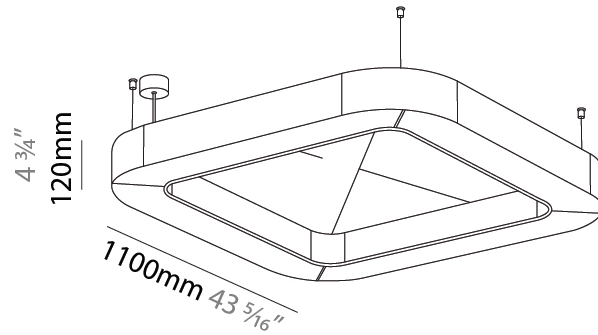

1. To build a product code in our configurator select the specify button on the base model # product page
2. To build a manual product code on this datasheet choose from the options listed below in blue font and add the suffix to the base model #

GENERAL

Series: Quantum Acoustic
Brand: Prolicht
Division: Architectural
Mounting Type: Suspension
Mounting Location: Ceiling
Subcategory: Acoustic

PHYSICAL

Shape: Round
Length (mm): 1100
Length (in): 43 ⁵/₁₆
Width (mm): 1100
Width (in): 43 ⁵/₁₆
Height (mm): 120
Height (in): 4 ³/₄
Light Distribution: Direct
Diffuser: PMMA - Opal / Micro-Prism
Fixture Finish: SSR / BKV / CWI / CRY / HAB / UFT / ITA / RUA / FTG / MYG / LOD / PUS / FRO / FUP / KIA / POP / BLS / SPG / MEY / GOH / GUM / CHC / COM / ABZ / JAG / OBR / MOS / ROR
Accent Finish: ANC / ASH / BNA / BTC / BZE / CEL / EGG / EVG / FOG / FOS / FST / FUA / IRI / IRO / KHA / LIC / LIM / MER / MSN / MUS / ONX / PEA / PLU / POL / PPY / RAY / ROY / RST / STE / SWD / TAN / TAU
Fixture Material: Aluminum
Cable Details: 2 000mm / 78 3/4" or 6 000mm / 236 1/4" Transparent Cable

ELECTRICAL

Lamp Type: LED (Zhaga Standard)
Input Wattage (W): 58.7

LED

Color Temperature (°K): 2700 / 3000 / 3500 / 4000
Max. Delivered Lumen (lm): 4979 / 5153 / 6051 / 5239
Nominal Lumen (lm): 7660 / 7928 / 9309 / 8060
CRI: >90 CRI
Lamp Life (hrs): 50000

OPTICAL

RATINGS AND CERTIFICATIONS

Certified By: CSA Certified to UL and CSA Standards
IP rating: IP20