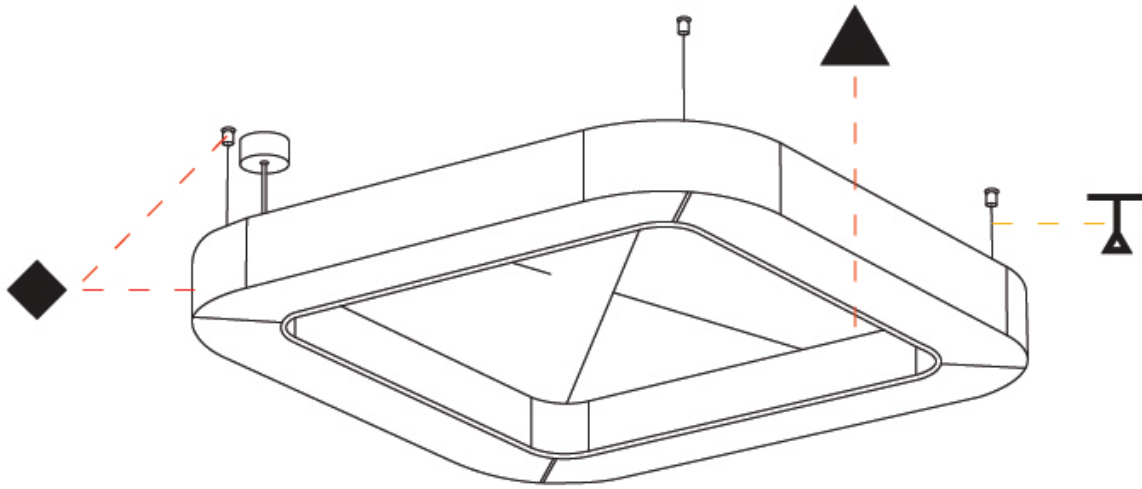

A300736-

PROJECT	_____
TYPE	_____
SPECIFIER	_____
QUANTITY	_____
DATE	_____

A