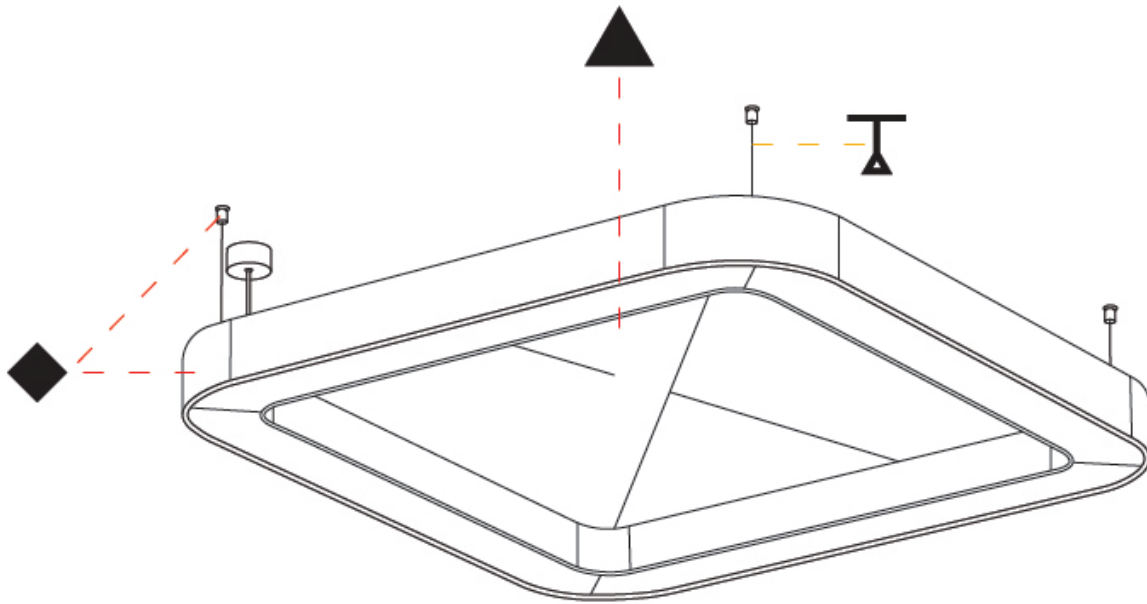

QUANTUM ACOUSTIC SUSPENSION

A300734-

PROJECT _____

TYPE _____

SPECIFIER _____

QUANTITY _____

DATE _____

A