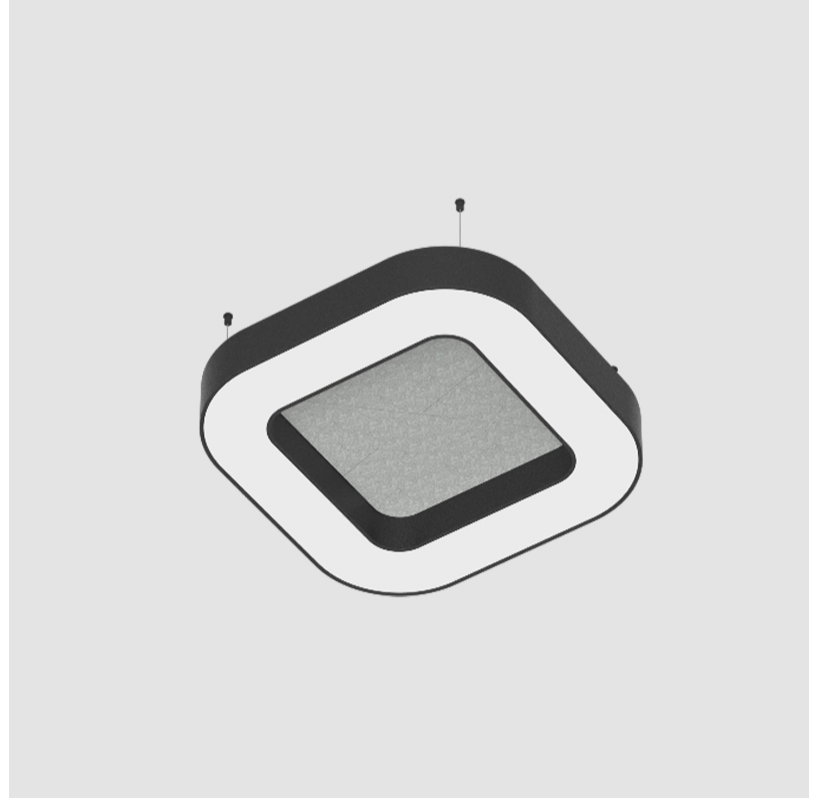

base number   LED Dimming   Color Temperature   Finishes (Diamond)   Finish Options   Diffuser Options   Cable Length

1. To build a product code in our configurator select the specify button on the base model # product page
2. To build a manual product code on this datasheet choose from the options listed below in blue font and add the suffix to the base model #

GENERAL

Series: Quantum Acoustic
Brand: Prolicht
Division: Architectural
Mounting Type: Suspension
Mounting Location: Ceiling
Subcategory: Acoustic

PHYSICAL

Shape: Round
Length (mm): 800
Length (in): 31 1/2
Width (mm): 800
Width (in): 31 1/2
Height (mm): 120
Height (in): 4 3/4
Light Distribution: Direct
Diffuser: [PMMA - Opal / Micro-Prism](#)
Fixture Finish: [SSR / BKV / CWI / CRY / HAB / UFT / ITA / RUA / FTG / MYG / LOD / PUS / FRO / FUP / KIA / POP / BLS / SPG / MEY / GOH / GUM / CHC / COM / ABZ / JAG / OBR / MOS / ROR](#)
Accent Finish: [ANC / ASH / BNA / BTC / BZE / CEL / EGG / EVG / FOG / FOS / FST / FUA / IRI / IRO / KHA / LIC / LIM / MER / MSN / MUS / ONX / PEA / PLU / POL / PPY / RAY / ROY / RST / STE / SWD / TAN / TAU](#)
Fixture Material: Aluminum
Cable Details: [2 000mm / 78 3/4" or 6 000mm / 236 1/4" Transparent Cable](#)

ELECTRICAL

Lamp Type: LED (Zhaga Standard)
Input Wattage (W): 58.7

LED

[Color Temperature (°K): 2700 / 3000 / 3500 / 4000](#)
Max. Delivered Lumen (lm): Max 6423
Nominal Lumen (lm): Max 8759
CRI: >90 CRI
Lamp Life (hrs): 50000

OPTICAL

RATINGS AND CERTIFICATIONS

Certified By: CSA Certified to UL and CSA Standards
IP rating: IP20