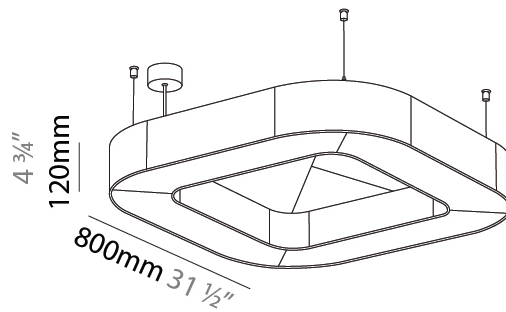

base number   LED Dimming   Color Temperature   Finishes (Diamond)   Finish Options   Diffuser Options   Cable Length

1. To build a product code in our configurator select the specify button on the base model # product page
2. To build a manual product code on this datasheet choose from the options listed below in blue font and add the suffix to the base model #

GENERAL

Series: Quantum Acoustic
Brand: Prolicht
Division: Architectural
Mounting Type: Suspension
Mounting Location: Ceiling
Subcategory: Acoustic

PHYSICAL

Shape: Round
Length (mm): 800
Length (in): 31 1/2
Width (mm): 800
Width (in): 31 1/2
Height (mm): 120
Height (in): 4 3/4
Light Distribution: Direct
Diffuser: [PMMA - Opal / Micro-Prism](#)
Fixture Finish: [SSR / BKV / CWI / CRY / HAB / UFT / ITA / RUA / FTG / MYG / LOD / PUS / FRO / FUP / KIA / POP / BLS / SPG / MEY / GOH / GUM / CHC / COM / ABZ / JAG / OBR / MOS / ROR](#)
Accent Finish: [ANC / ASH / BNA / BTC / BZE / CEL / EGG / EVG / FOG / FOS / FST / FUA / IRI / IRO / KHA / LIC / LIM / MER / MSN / MUS / ONX / PEA / PLU / POL / PPY / RAY / ROY / RST / STE / SWD / TAN / TAU](#)
Fixture Material: Aluminum
Cable Details: [2 000mm / 78 3/4" or 6 000mm / 236 1/4" Transparent Cable](#)

ELECTRICAL

Lamp Type: LED (Zhaga Standard)
Input Wattage (W): 58.7

LED

[Color Temperature (°K): 2700 / 3000 / 3500 / 4000](#)
Max. Delivered Lumen (lm): Max 6423
Nominal Lumen (lm): Max 8759
CRI: >90 CRI
Lamp Life (hrs): 50000

OPTICAL

RATINGS AND CERTIFICATIONS

Certified By: CSA Certified to UL and CSA Standards
IP rating: IP20