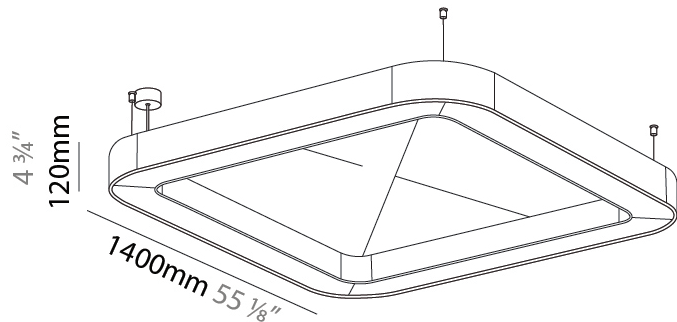

1. To build a product code in our configurator select the specify button on the base model # product page
2. To build a manual product code on this datasheet choose from the options listed below in blue font and add the suffix to the base model #

GENERAL

Series: Quantum Acoustic
Brand: Prolicht
Division: Architectural
Mounting Type: Suspension
Mounting Location: Ceiling
Subcategory: Acoustic

PHYSICAL

Shape: Round
Length (mm): 1400
Length (in): 55 1/8
Width (mm): 1400
Width (in): 55 1/8
Height (mm): 120
Height (in): 4 3/4
Light Distribution: Direct
Diffuser: [PMMA - Opal / Micro-Prism](#)
Fixture Finish: [SSR / BKV / CWI / CRY / HAB / UFT / ITA / RUA / FTG / MYG / LOD / PUS / FRO / FUP / KIA / POP / BLS / SPG / MEY / GOH / GUM / CHC / COM / ABZ / JAG / OBR / MOS / ROR](#)
Accent Finish: [ANC / ASH / BNA / BTC / BZE / CEL / EGG / EVG / FOG / FOS / FST / FUA / IRI / IRO / KHA / LIC / LIM / MER / MSN / MUS / ONX / PEA / PLU / POL / PPY / RAY / ROY / RST / STE / SWD / TAN / TAU](#)
Fixture Material: Aluminum
Cable Details: [2 000mm / 78 3/4" or 6 000mm / 236 1/4" Transparent Cable](#)

ELECTRICAL

Lamp Type: LED (Zhaga Standard)
Input Wattage (W): 78.3

LED

[Color Temperature (°K): 2700 / 3000 / 3500 / 4000](#)
Max. Delivered Lumen (lm): 6639 / 6871 / 8068 / 6985
Nominal Lumen (lm): 10213 / 6871 / 12412 / 10747
CRI: >90 CRI
Lamp Life (hrs): 50000

OPTICAL

RATINGS AND CERTIFICATIONS

Certified By: CSA Certified to UL and CSA Standards
IP rating: IP20